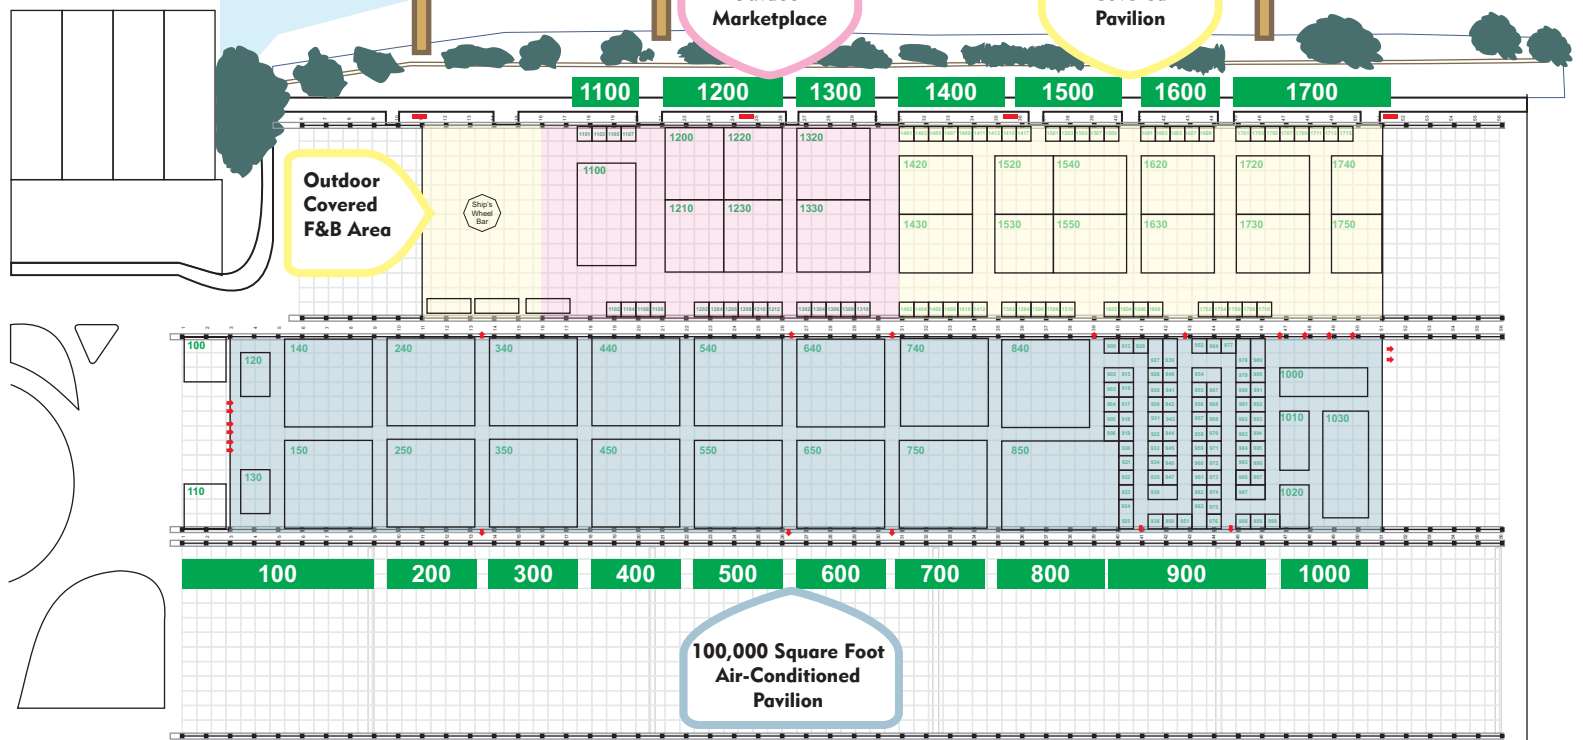

**NOW 4 DAYS!**

**MAY 15-18, 2025**

**MIAMI MARINE STADIUM**

Docks are configured as needed. The dock design and layout will change as boats are added.

Docks are configured as needed. The dock design and layout will change as boats are added.