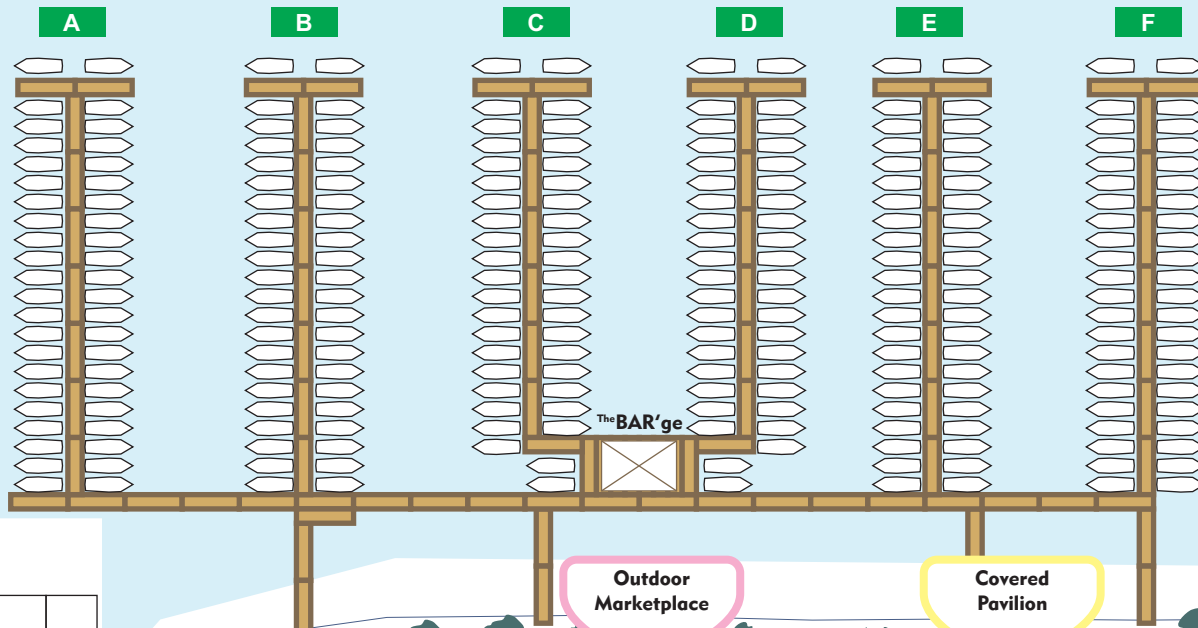

**NOW 4 DAYS!**

**MAY 15-18, 2025**

**MIAMI MARINE STADIUM**

Docks are configured as needed. The dock design and layout will change as boats are added.

Docks are configured as needed. The dock design and layout will change as boats are added.