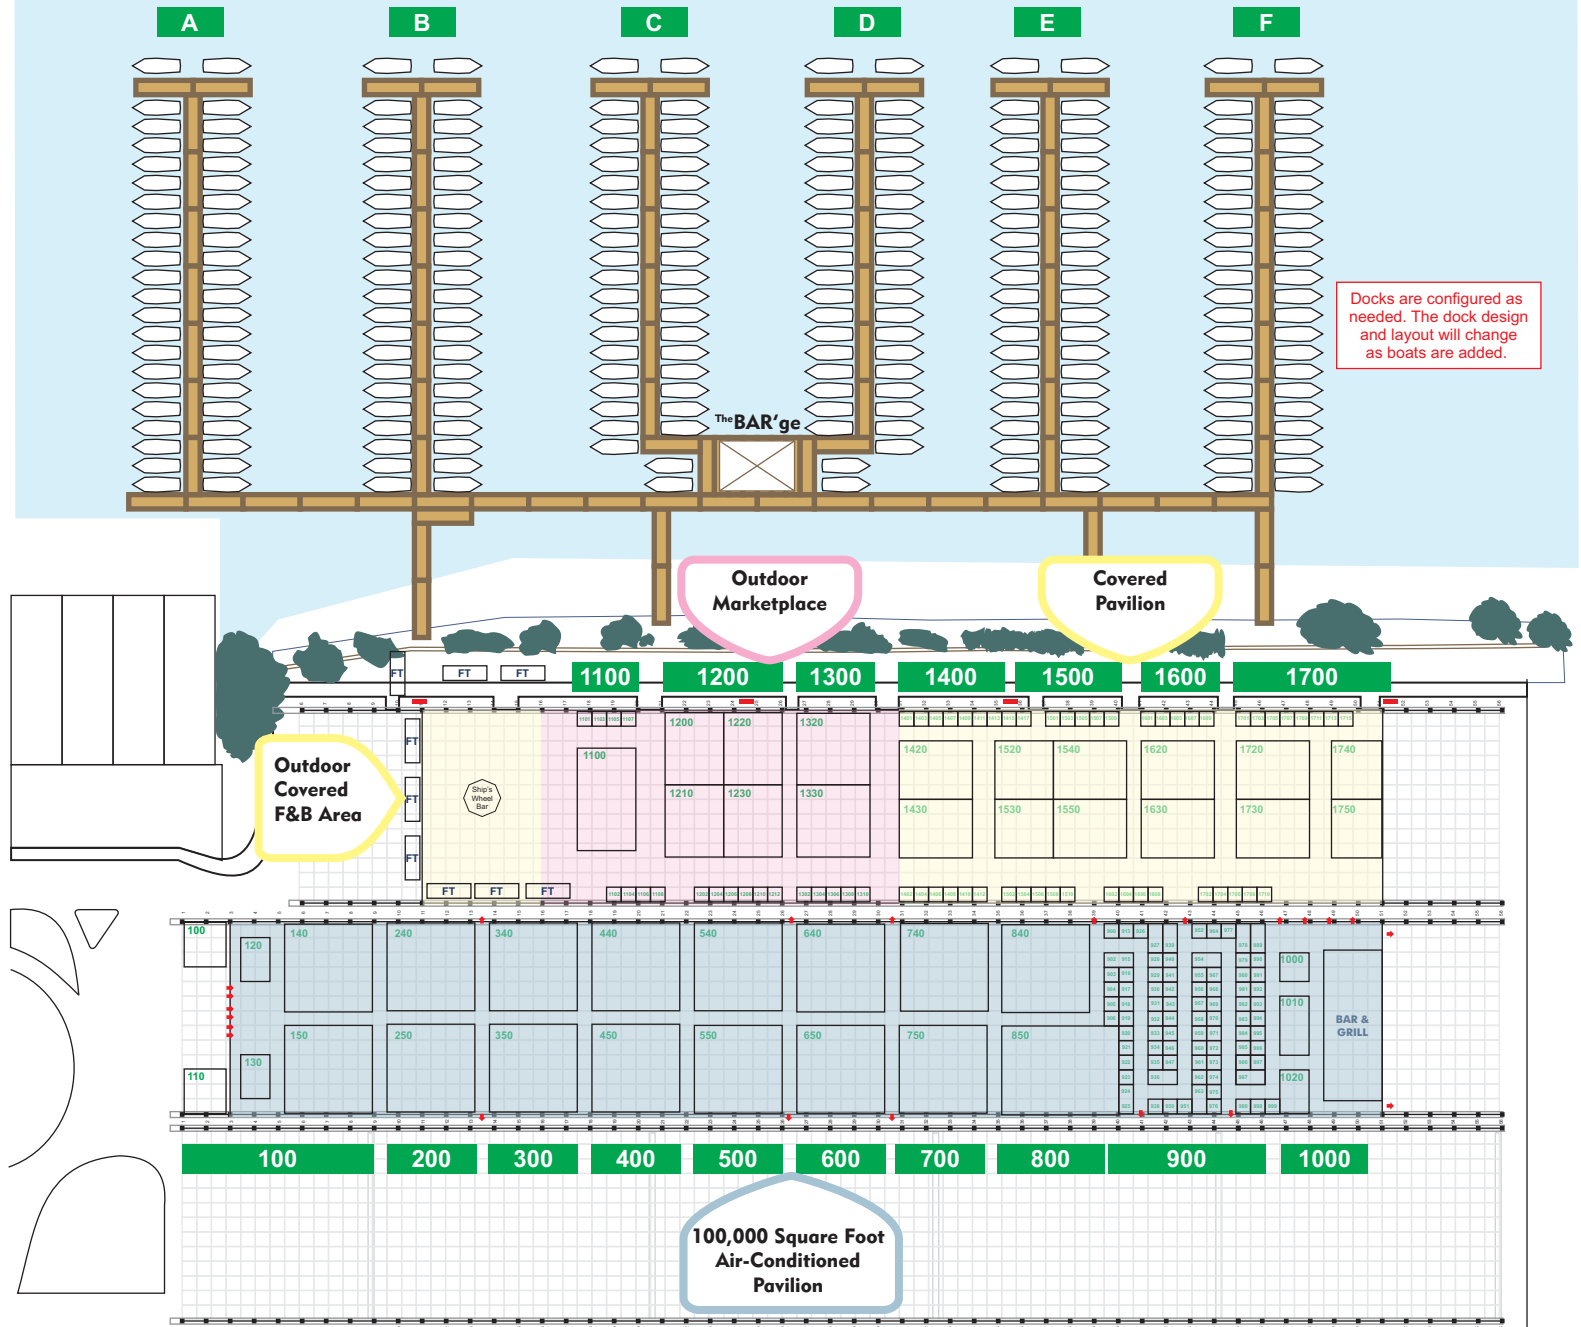

NOW 4 DAYS!

MAY 15-18, 2025

MIAMI MARINE STADIUM

Docks are configured as needed. The dock design and layout will change as boats are added.

Docks are configured as needed. The dock design and layout will change as boats are added.

VISIT SOFLOBOATSHOW.COM FOR THE LATEST SHOW INFORMATION